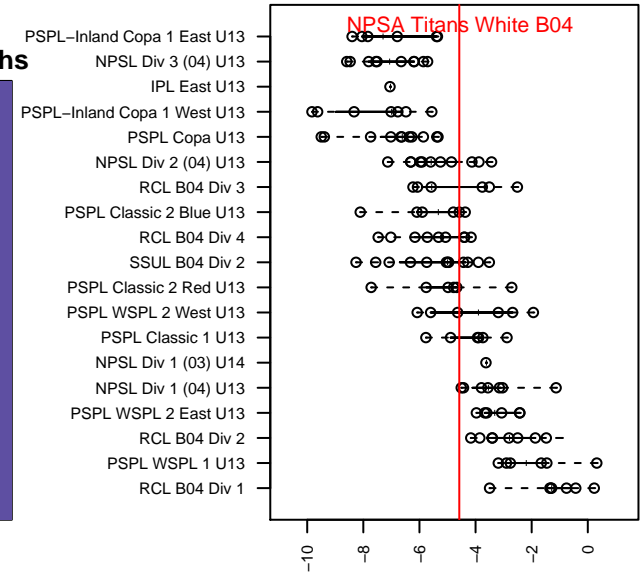

NPSA Titans White B04

Nowland Premier SA
 Bellevue, WA
 B04 total strength=833
 attack=1.77 defense=0.71
 fall league = PSPL Classic 2 Blue U13
 spr league = Spr PSPL Classic 1 Blue U13
 notes= B

alt names used:
 NPSA B04 White Bellevue
 NPSA Titans B04 White
 NPSA B04 White Bellevue
 NPSA B04 White Bellevue
 NPSA B04 WHITE BELLEVUE (WA)

Venues played:
 2016 Xtreme Cup BU13 Silver
 2016 PSPL Classic 2 Blue U13
 2016 PacNW Winter Classic Premier II U13
 2016 Spr PSPL Classic 1 Blue U13
 2016 WA Cup U13 Bronze U13

NPSA Titans White B04
 Dots are actual minus expected GF (blue circles) and GA (red triangles).
 Blue line is smoothed change in attack strength. Red is smoothed change in defense strength.

**attack and defense variance (black dot)
relative to other teams
and top 10 in region**

**attack and defense rating
relative to others at age
and all opponents in last 13 months**

Performance relative to 13 month average